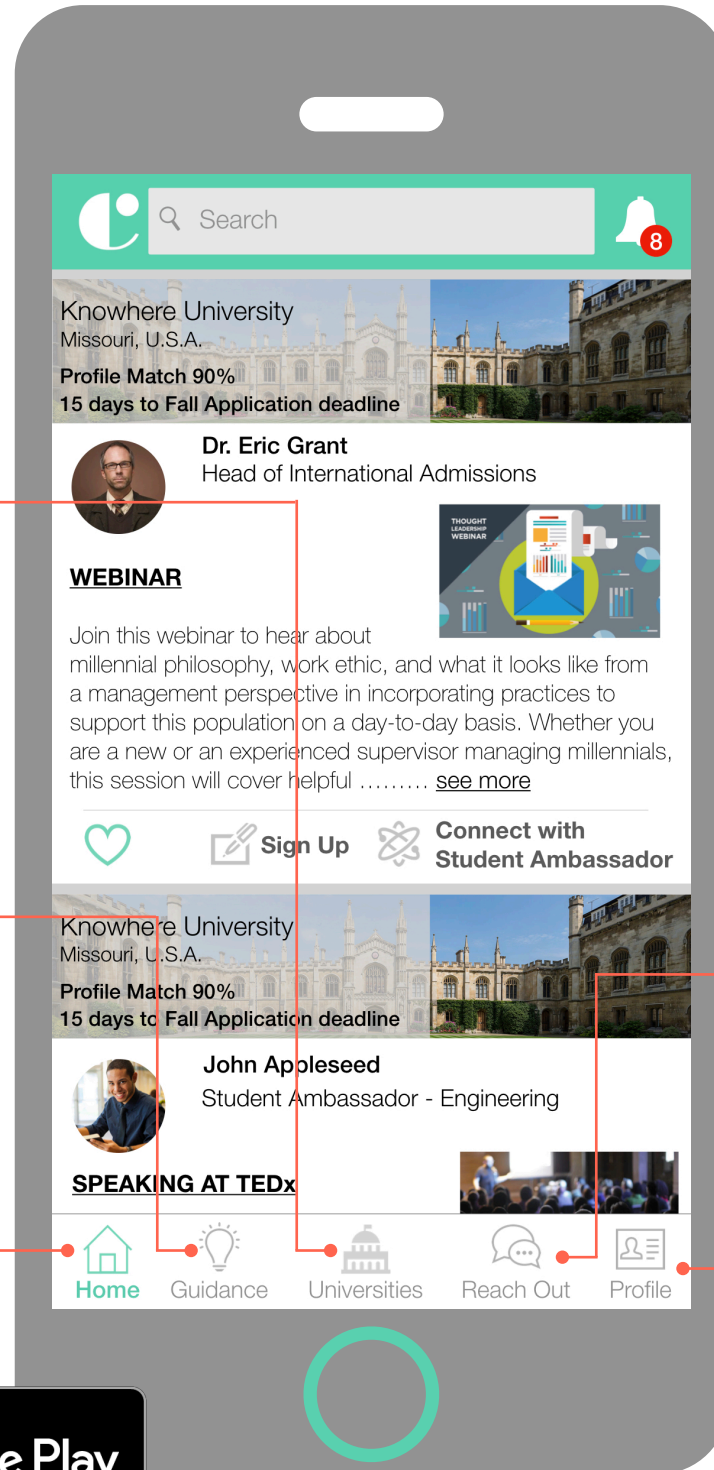

PLANNING TO STUDY ABROAD?

UNIVERSITIES - section shows the students their matched universities and helps them find relevant information through university's profile. Every university shows a profile match based on the information entered by the students.

GUIDANCE - section guides students through all the decision points towards a successful admission and beyond.

HOME - section shows updates from the universities. Students can keep updated on the latest updates from the universities of their choice.

CONNEXIO'S APP FOR STUDENTS

PROFILE - The students can add and update their profile information to find relevant matches. The profile allows the universities to find students that are best matches with them.